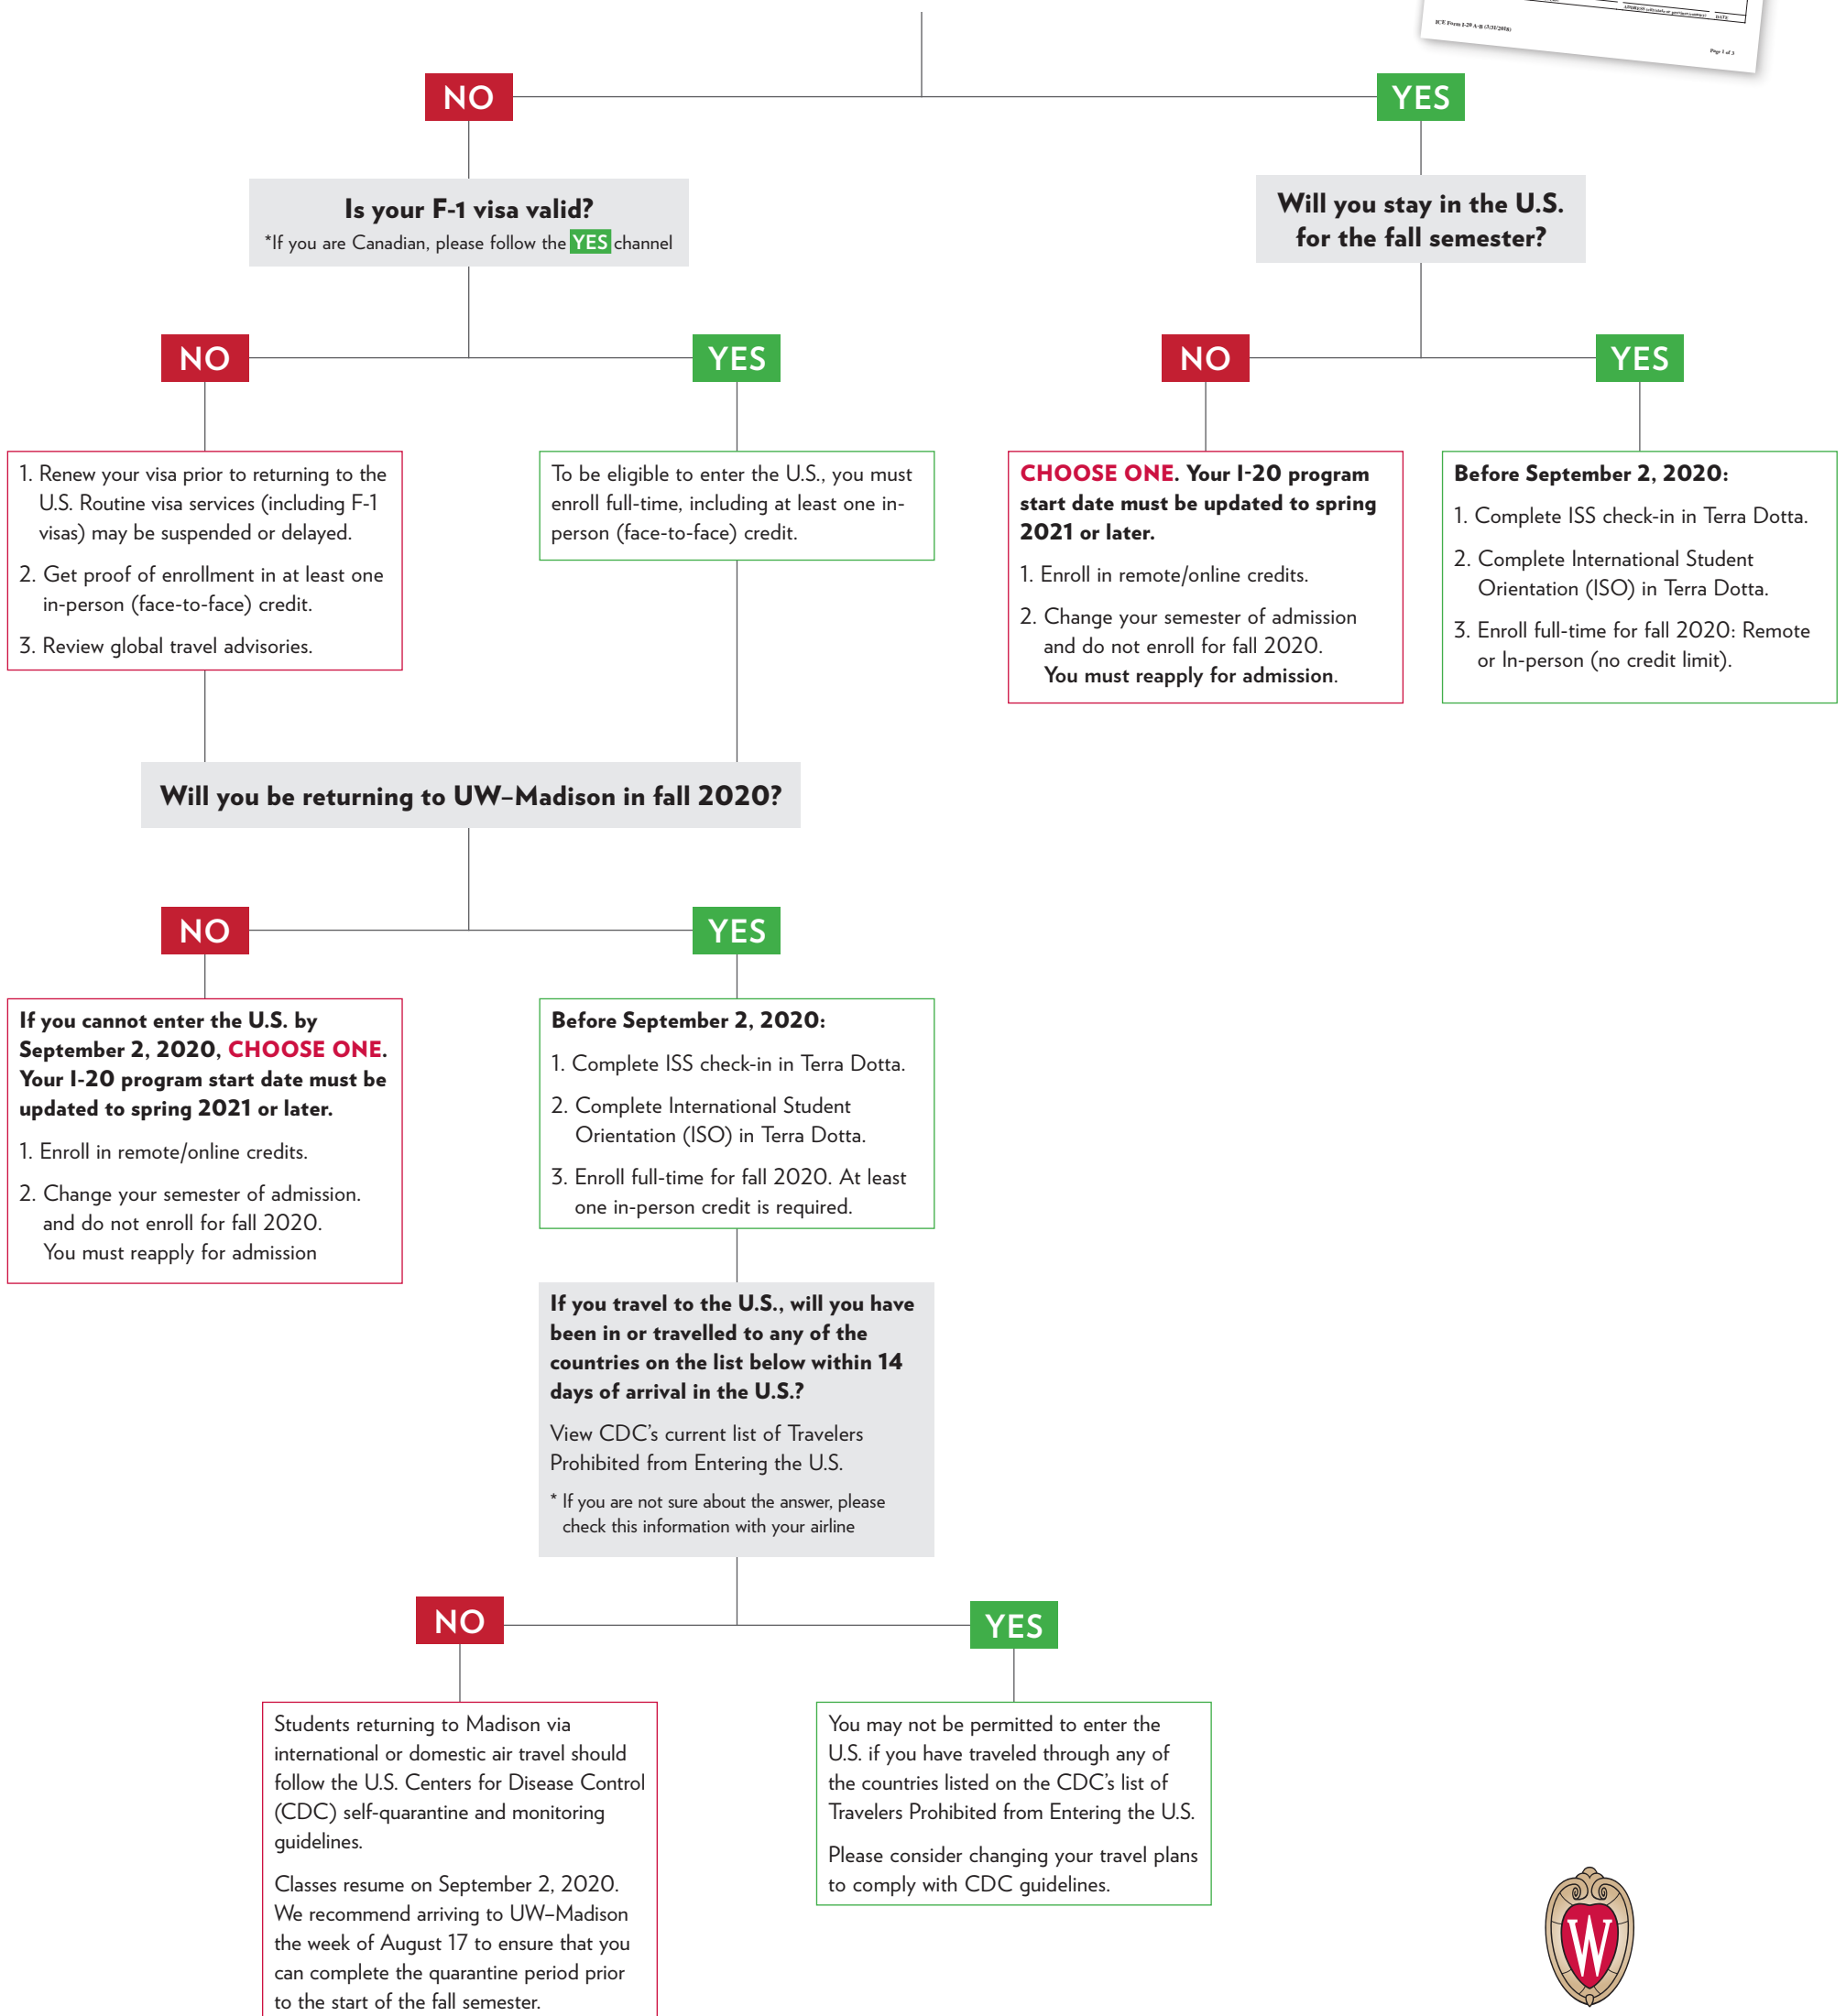

Fall 2020 Guidance for New International Students with Program Start Date of September 2, 2020 and Initial Status or Transfer Pending I-20 Issue Reason

UPDATED: JULY 27, 2020

Are you currently in the United States?