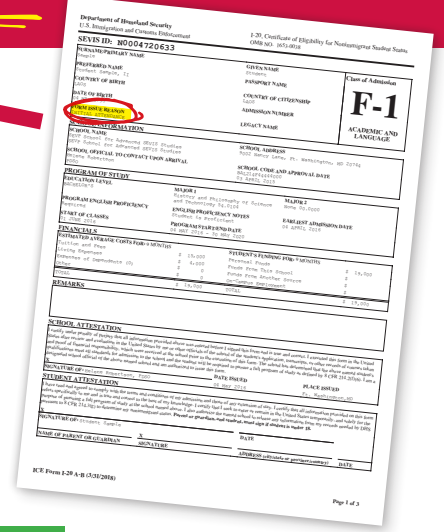

Fall 2020 Guidance for New International Students with Program Start Date of September 2, 2020 and Initial Status or Transfer Pending I-20 Issue Reason

UPDATED: JULY 27, 2020

Are you currently in the United States?